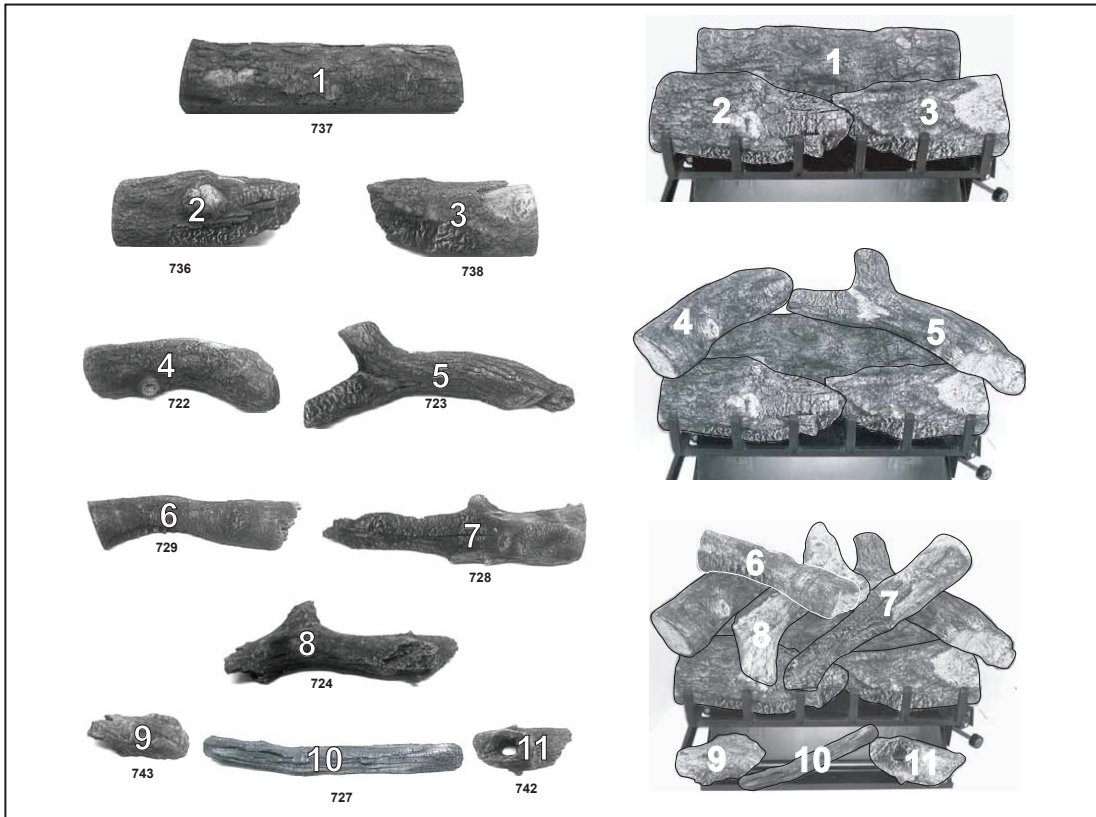

# Log Placement Instructions

Model: GO24

Service Parts

GO24

Grand Oak 24" Gas Log Set

Beginning Manufacturing Date: May 2018  
Ending Manufacturing Date: Active

IMPORTANT: THIS IS DATED INFORMATION. Parts must be ordered from a dealer or distributor. **Hearth and Home Technologies does not sell directly to consumers.** Provide model number and serial number when requesting service parts from your dealer or distributor.

Stocked at Depot

ITEM	DESCRIPTION	COMMENTS	PART NUMBER
	Log Set Assembly		GO24
1	Log # 1		SRV737
2	Log # 2		SRV736
3	Log # 3		SRV738
4	Log # 4		SRV722
5	Log # 5		SRV723
6	Log # 6		SRV729
7	Log # 7		SRV728
8	Log # 8		SRV724
9	Log # 9		SRV743
10	Log # 10		SRV727
11	Log # 11		SRV742